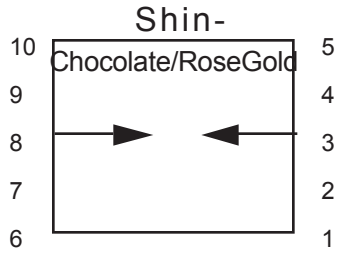

—H'Doubler Performing Space—

Repertory Magic Sheet

UW-Madison Dance
2/15/2011

Back Scrollers 201-209

M*	Level	Value	Label
10	0		No Color
11	6	R305	Rose Gold
12	12	R312	Canary
13	19	R318	Mayan Sun
14	26	R26	Light Red
15	32	R332	Cherry Rose
16	38	R39	Skelton Exotic Sangria
17	44	R355	Pale Violet
18	51	R358	Rose Indigo
19	57	R59	Indigo
20	63	R76	Light Green Blue
21	70	R389	Chroma Green
22	76	R94	Kelly Green
23	83	R365	Tharon Delft Blue
24	90	R74	Night Blue
25	96	R79	Bright Blue

Side Scrollers

m* at Color

100	00	Clear
101	07	Yellow
102	15	Flame
103	22	Salmon
104	29	Orange
105	36	Dark Orange
106	42	Red
107	49	Light Pink
108	55	Follies Pink
109	62	Surprise Pink
110	69	Purple
111	75	Light Blue
112	82	Blue
113	87	Dark Blue
114	93	Light Green
115	FL	Blue Green