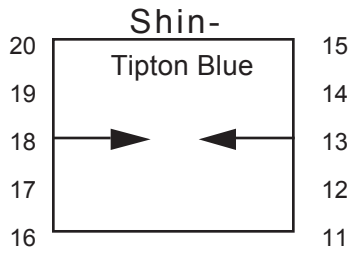

—H'Doubler Performing Space—

Repertory Magic Sheet

UW-Madison Dance
2/15/2011

Back Scrollers 201-209

M*	Level	Value	Label
10	0		No Color
11	6	R305	Rose Gold
12	12	R312	Canary
13	19	R318	Mayan Sun
14	26	R26	Light Red
15	32	R332	Cherry Rose
16	38	R39	Skelton Exotic Sangria
17	44	R355	Pale Violet
18	51	R358	Rose Indigo
19	57	R59	Indigo
20	63	R76	Light Green Blue
21	70	R389	Chroma Green
22	76	R94	Kelly Green
23	83	R365	Tharon Delft Blue
24	90	R74	Night Blue
25	96	R79	Bright Blue

Side Scrollers

m* at Color

100	00	Clear
101	07	Yellow
102	15	Flame
103	22	Salmon
104	29	Orange
105	36	Dark Orange
106	42	Red
107	49	Light Pink
108	55	Follies Pink
109	62	Surprise Pink
110	69	Purple
111	75	Light Blue
112	82	Blue
113	87	Dark Blue
114	93	Light Green
115	FL	Blue Green