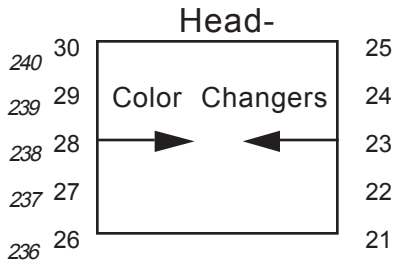

—H'Doubler Performing Space—

Repertory Magic Sheet

UW-Madison Dance
2/15/2011

Back Scrollers 201-209

M*	Level	Value	Label
10	0		No Color
11	6	R305	Rose Gold
12	12	R312	Canary
13	19	R318	Mayan Sun
14	26	R26	Light Red
15	32	R332	Cherry Rose
16	38	R39	Skelton Exotic Sangria
17	44	R355	Pale Violet
18	51	R358	Rose Indigo
19	57	R59	Indigo
20	63	R76	Light Green Blue
21	70	R389	Chroma Green
22	76	R94	Kelly Green
23	83	R365	Tharon Delft Blue
24	90	R74	Night Blue
25	96	R79	Bright Blue

Side Scrollers

m* at Color

100	00	Clear
101	07	Yellow
102	15	Flame
103	22	Salmon
104	29	Orange
105	36	Dark Orange
106	42	Red
107	49	Light Pink
108	55	Follies Pink
109	62	Surprise Pink
110	69	Purple
111	75	Light Blue
112	82	Blue
113	87	Dark Blue
114	93	Light Green
115	FL	Blue Green

I-Cue Specials

174
220
219
m*70+ ₋
173
172
217
215
218
216 iris 224
m*60+ ₋
m*50+ ₋
171
211
212
m*30+ ₋
iris 223 ₋

Specials *

- 176-
- 177-
- 178-
- 179-

Special High Side*

161	163
162	164

Cyclorama (backdrop)