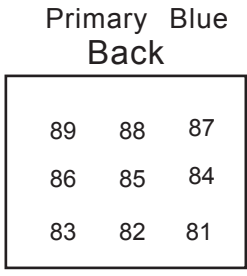

—H'Doubler Performing Space—

Repertory Magic Sheet

UW-Madison Dance
2/15/2011

Back Scrollers 201-209

M*	Level	Value	Label
10	0		No Color
11	6	R305	Rose Gold
12	12	R312	Canary
13	19	R318	Mayan Sun
14	26	R26	Light Red
15	32	R332	Cherry Rose
16	38	R39	Skelton Exotic Sangria
17	44	R355	Pale Violet
18	51	R358	Rose Indigo
19	57	R59	Indigo
20	63	R76	Light Green Blue
21	70	R389	Chroma Green
22	76	R94	Kelly Green
23	83	R365	Tharon Delft Blue
24	90	R74	Night Blue
25	96	R79	Bright Blue

Side Scrollers

m* at Color

100	00	Clear
101	07	Yellow
102	15	Flame
103	22	Salmon
104	29	Orange
105	36	Dark Orange
106	42	Red
107	49	Light Pink
108	55	Follies Pink
109	62	Surprise Pink
110	69	Purple
111	75	Light Blue
112	82	Blue
113	87	Dark Blue
114	93	Light Green
115	FL	Blue Green